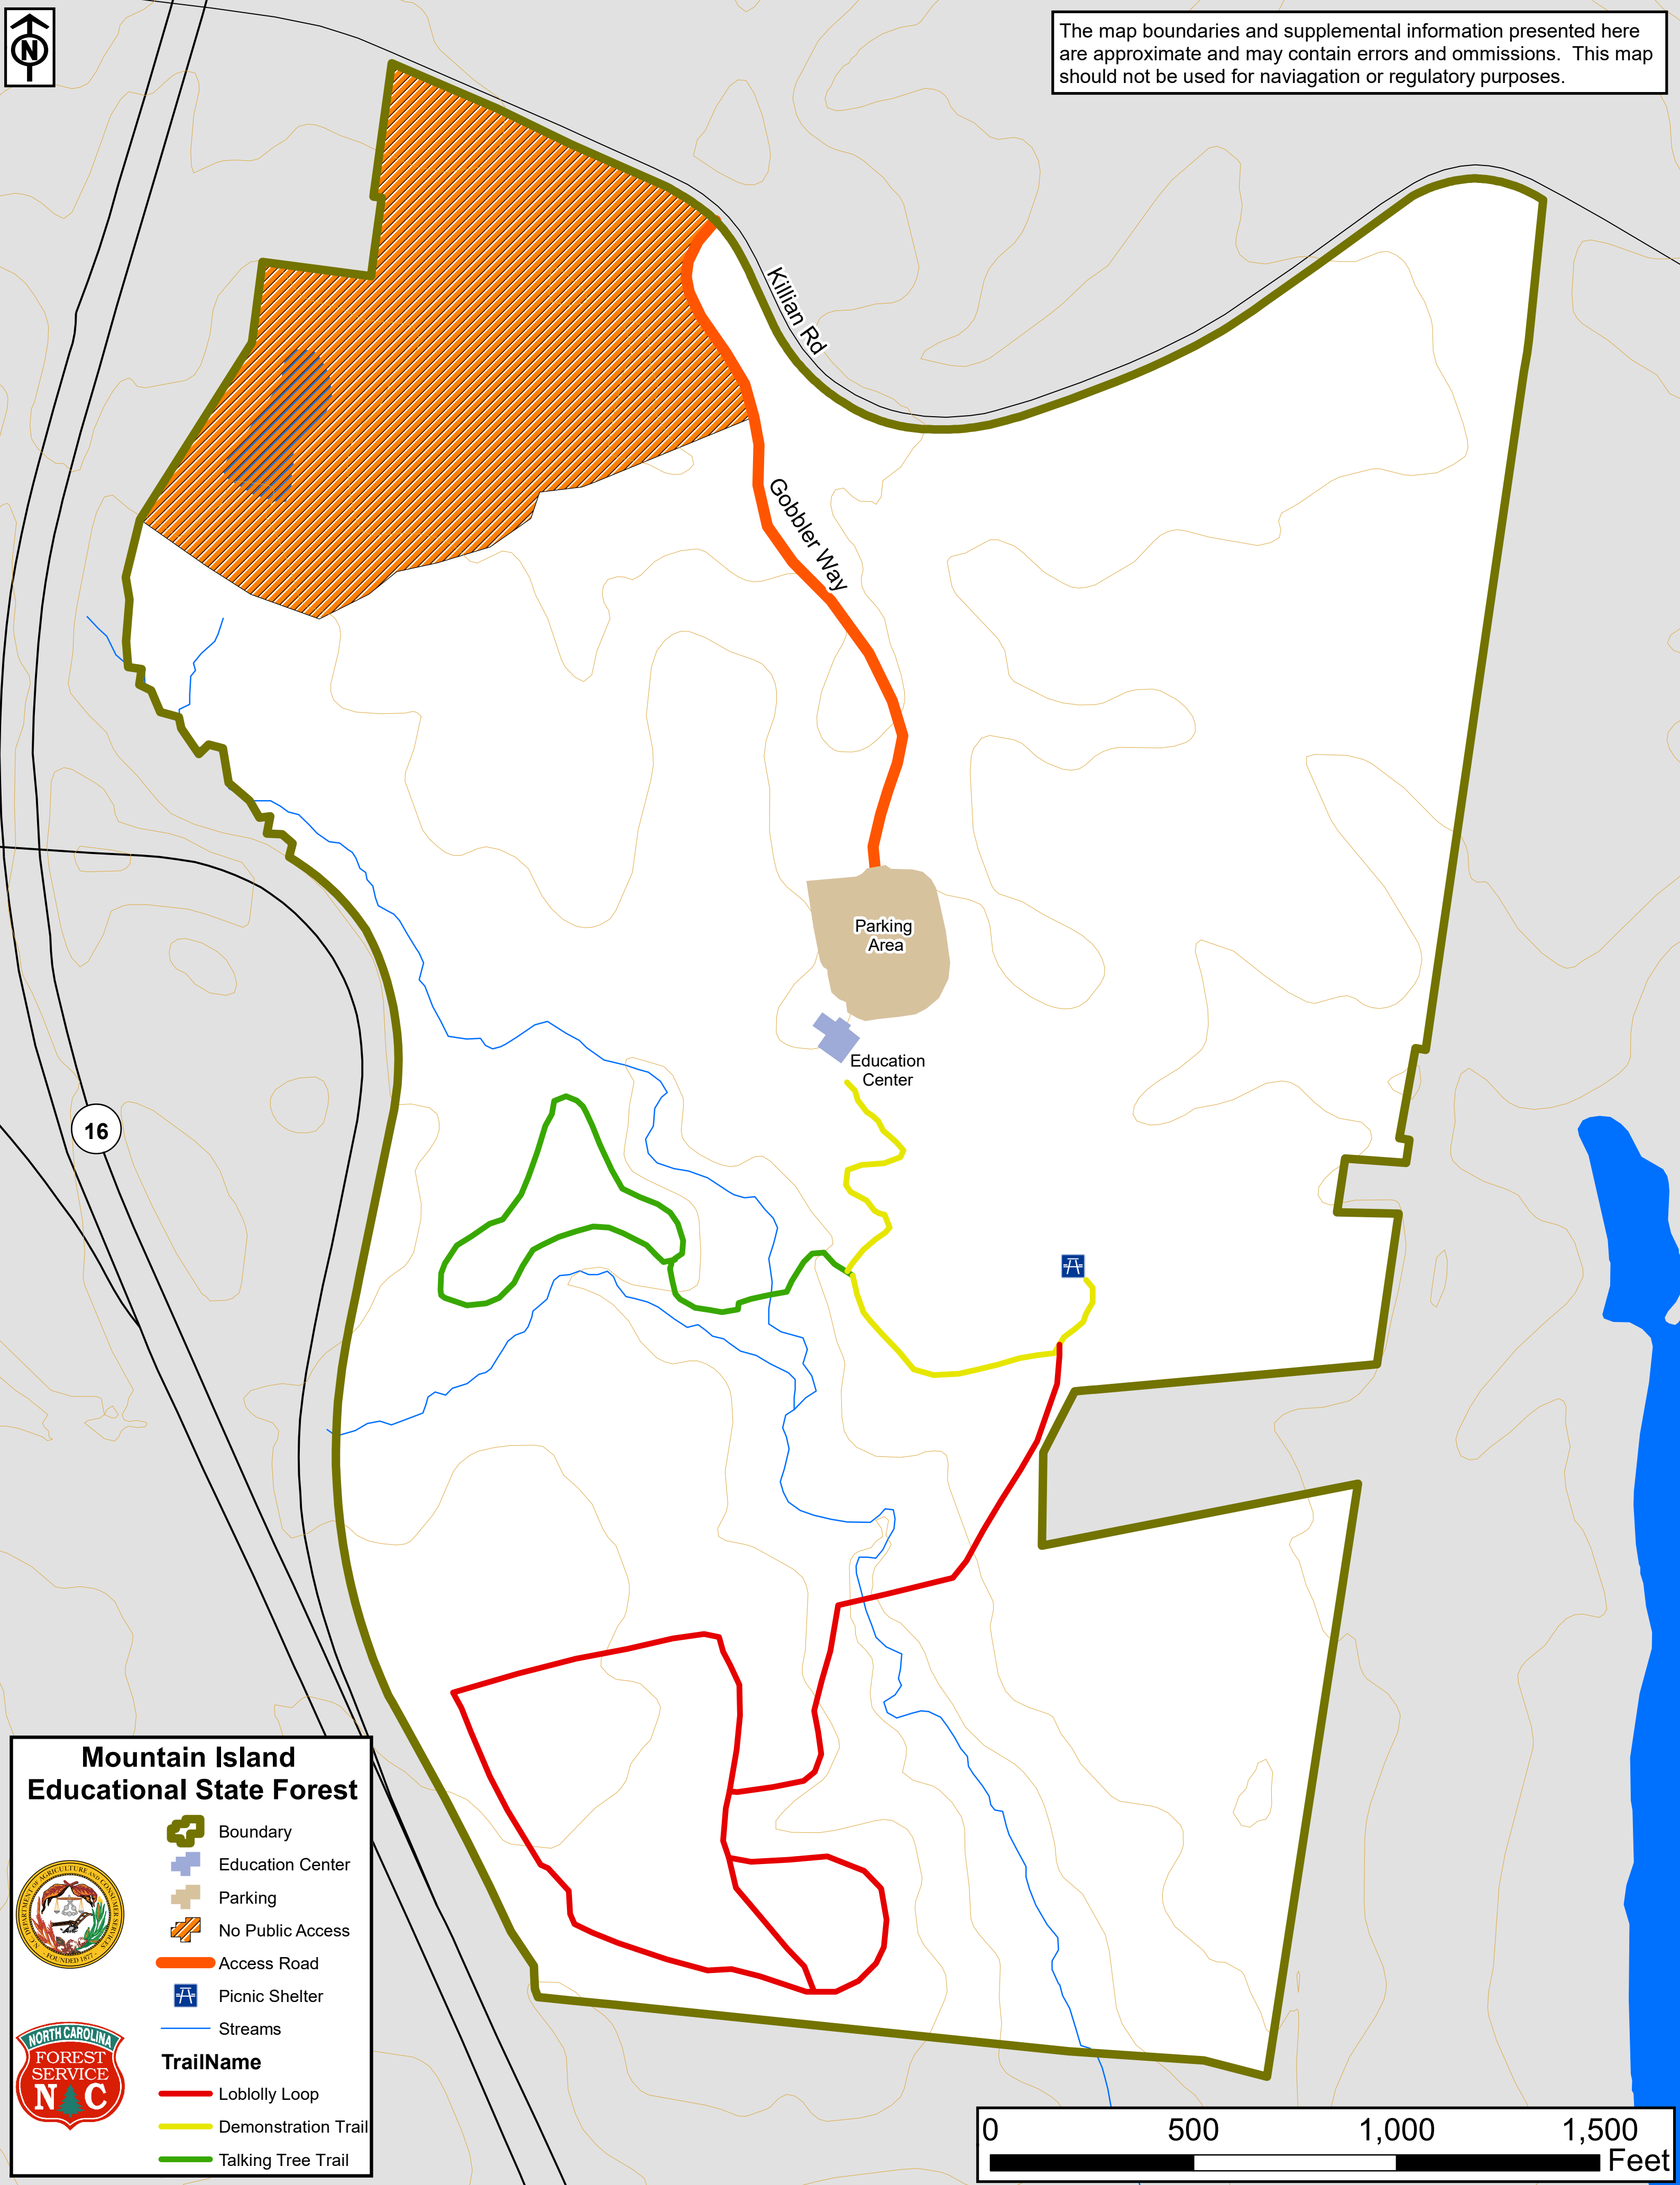

The map boundaries and supplemental information presented here are approximate and may contain errors and omissions. This map should not be used for navigation or regulatory purposes.

Mountain Island Educational State Forest

- Boundary
- Education Center
- Parking
- No Public Access
- Access Road
- Picnic Shelter
- Streams
- TrailName**
- Loblolly Loop
- Demonstration Trail
- Talking Tree Trail