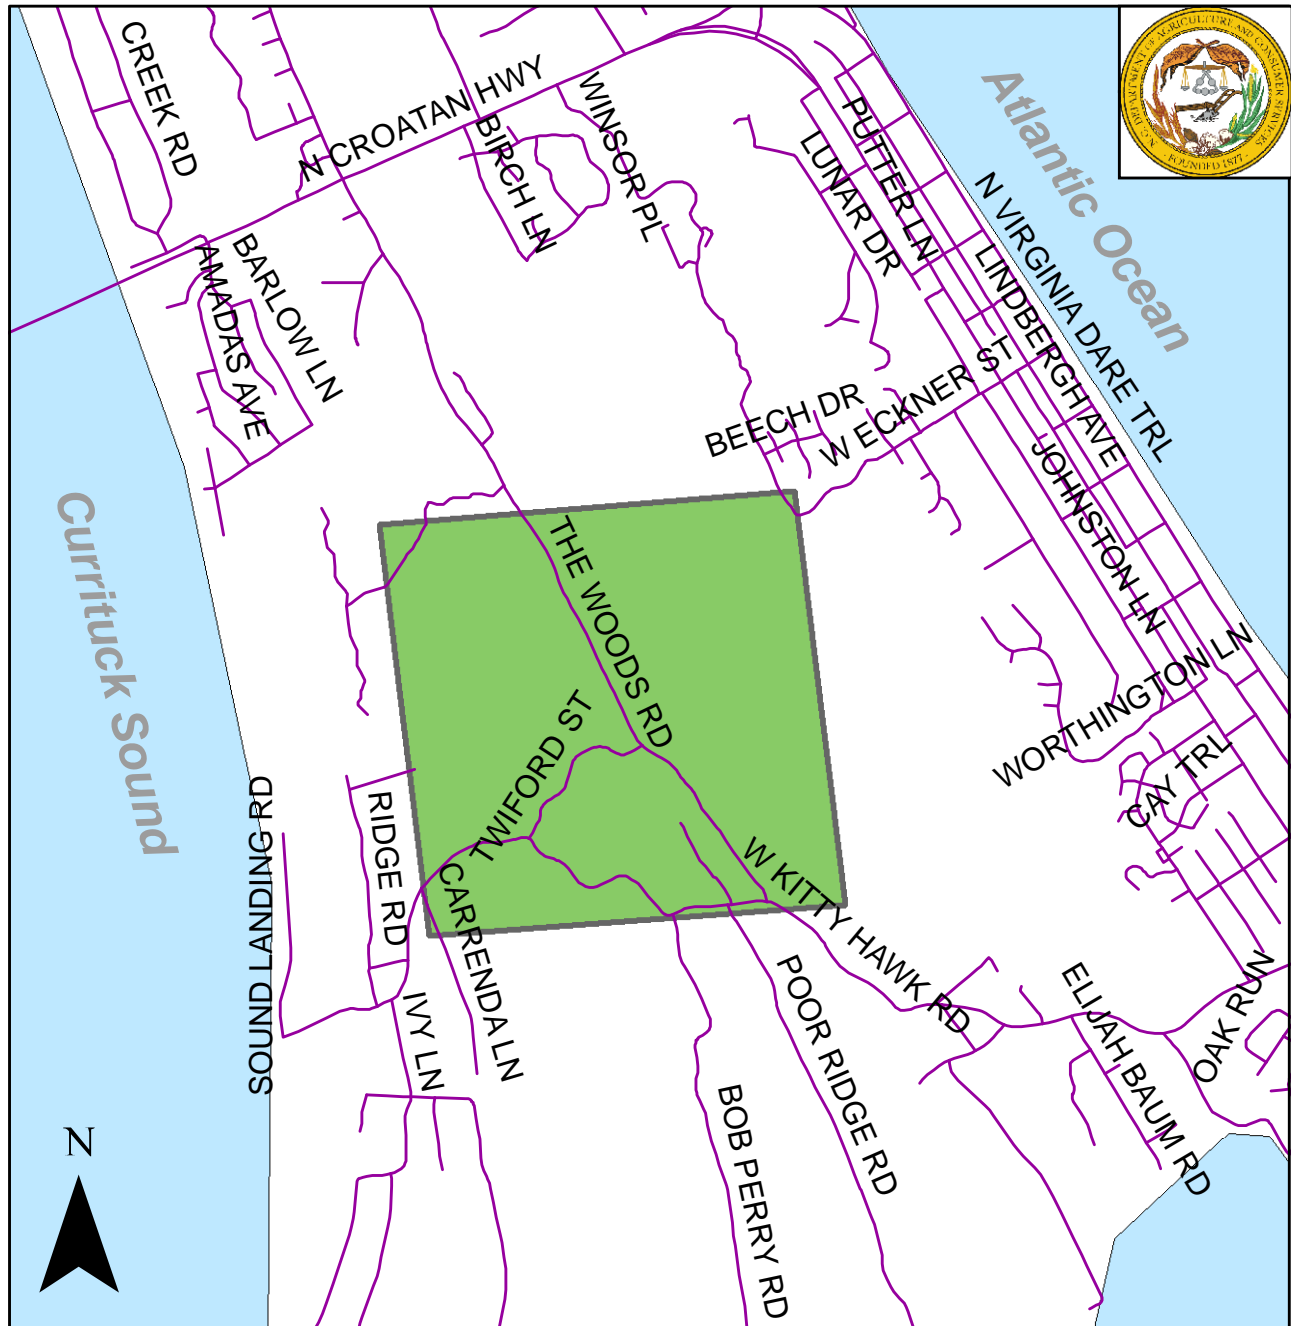

Proposed Kitty Hawk Treatment Block

0 0.25 0.5 1 Miles